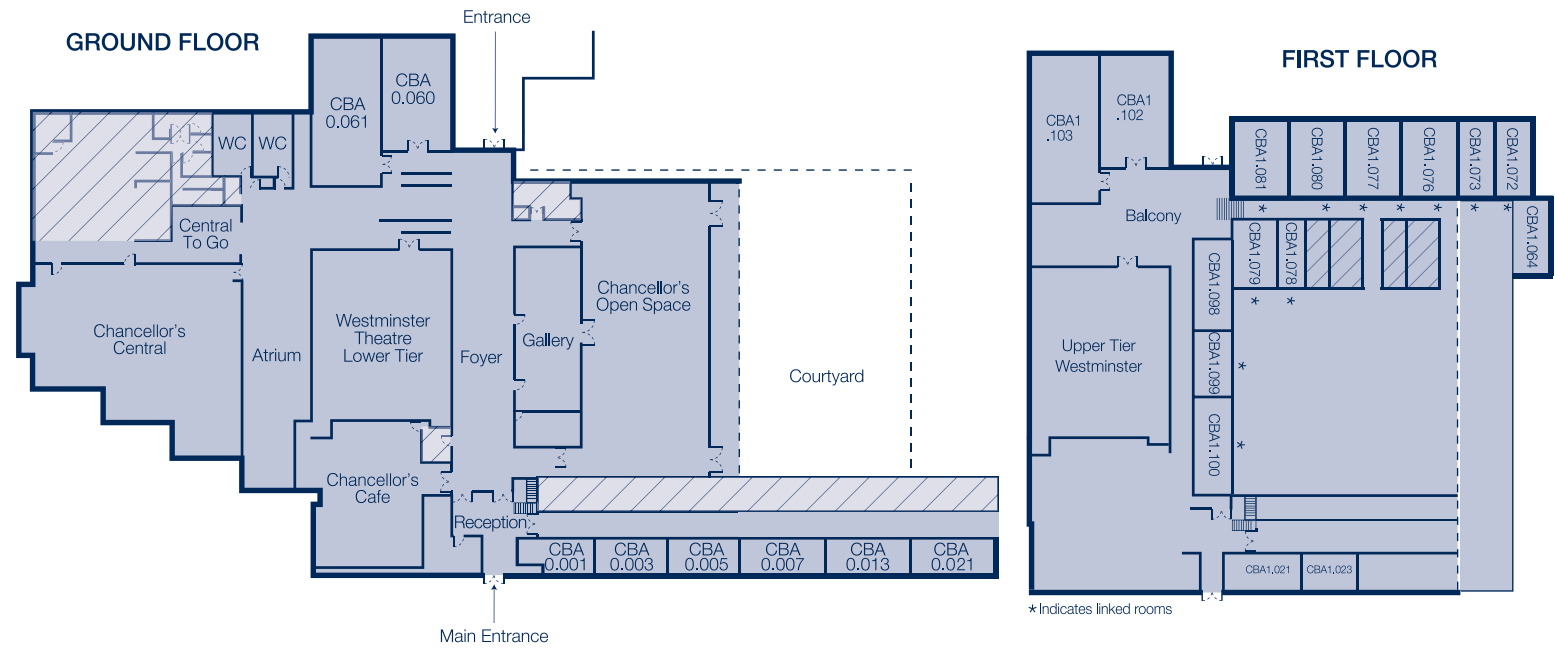

## room facilities

- Flipchart
- Water cooler
- LCD projector
- Laptop/ PC
- Video/ DVD

**Additional audio visual equipment is available on request.**

Room name / number	Ceiling height / m	Dimensions / m	Theatre	Hollow square	U-shape with tables	Classroom	Cabaret	Boardroom
Westminster Theatre	7.05	15.79 x 13.91	400	n/a	n/a	n/a	n/a	n/a
Chancellor's Open Space (including Foyer & Gallery)	2.08 (in recess) - 2.55	612 m <sup>2</sup>	n/a	n/a	n/a	180	112	n/a
Chancellor's Open Space (excluding Foyer & Gallery)	2.08 (in recess) - 2.55	29.8 x 12.8m 381m <sup>2</sup>	280	n/a	n/a	180	112	n/a
Gallery	2.08	6.7 x 15.8	n/a	n/a	n/a	n/a	n/a	n/a
Foyer	7.08	5.5 x 33.6	n/a	n/a	n/a	n/a	n/a	n/
Atrium	4.25 - 7.05 (sloped)	7.10 x 29.5	n/a	n/a	n/a	n/a	n/a	n/a
CBA0.001	2.65	5.7 x 6.5	24	24	16	24	24	12
CBA0.003	2.65	5.7 x 6.5	24	24	16	24	24	12
CBA0.005	2.65	5.7 x 6.5	24	24	16	24	24	12
CBA0.007	2.65	5.7 x 10.9	48	28	20	32	40	16
CBA0.013	2.65	5.7 x 9.6	48	28	20	32	40	16
CBA0.021	2.65	6.6 x 5.5	32	20	18	32	n/a	20
CBA0.060	2.65	6.9 x 11.3	80	n/a	n/a	n/a	n/a	n/a
CBA0.061	2.65	14.3 x 7.8	120 (fixed)	n/a	n/a	n/a	n/a	n/a
CBA1.021	2.65	5.7 x 9.5	36	24	20	46	32	20
CBA1.023	2.65	5.7 x 6.6	24	16	14	32	18	12
CBA1.064	2.25	8.6 x 5.3	21	n/a	n/a	n/a	n/a	n/a
CBA1.072*	2.65	4.8 x 3.2	27	n/a	n/a	n/a	n/a	n/a
CBA1.073*	2.65	4.8 x 3.2	24	n/a	n/a	24	n/a	n/a
CBA1.076*	2.65	4.8 x 6.6	30	n/a	n/a	n/a	n/a	n/a
CBA1.077*	2.65	4.8 x 6.6	30	n/a	n/a	n/a	n/a	n/a
CBA1.078*	2.65	4.8 x 3.2	n/a	n/a	n/a	n/a	n/a	8
CBA1.079*	2.65	4.8 x 7.8	24	16	14	24	24	16
CBA1.080*	2.65	4.8 x 7.8	30	n/a	n/a	n/a	n/a	n/a
CBA1.081*	2.65	4.8 x 7.8	30	n/a	n/a	n/a	n/a	n/a
CBA1.098	2.65	8.3 x 6.7	70	28	24	54	30	16
CBA1.099*	2.65	6.6 x 6.7	55	24	20	38	24	16
CBA1.100*	2.65	9.9 x 6.7	80	26	26	64	40	20
CBA1.102	2.65	6.7 x 10.9	80	n/a	n/a	n/a	n/a	n/a
CBA1.103	2.65	7.4 x 14.1	110	n/a	n/a	n/a	n/a	n/a
<b>LINKED ROOM</b>								
CBA1.072/ CBA1.073	2.65	9.6 x 11	50	n/a	n/a	n/a	n/a	n/a
CBA1.076/ CBA1.077	2.65	13.5 x 13.4	60	n/a	n/a	n/a	n/a	n/a
CBA1.078/ CBA1.079	2.65	9.6 x 9.8	36	24	18	36	30	20
CBA1.080/ CBA1.081	2.65	9.6 x 15.6	60	n/a	n/a	n/a	n/a	n/a
CBA1.099/ CBA1.100	2.65	13.3 x 16.6	110	32	40	90	70	24