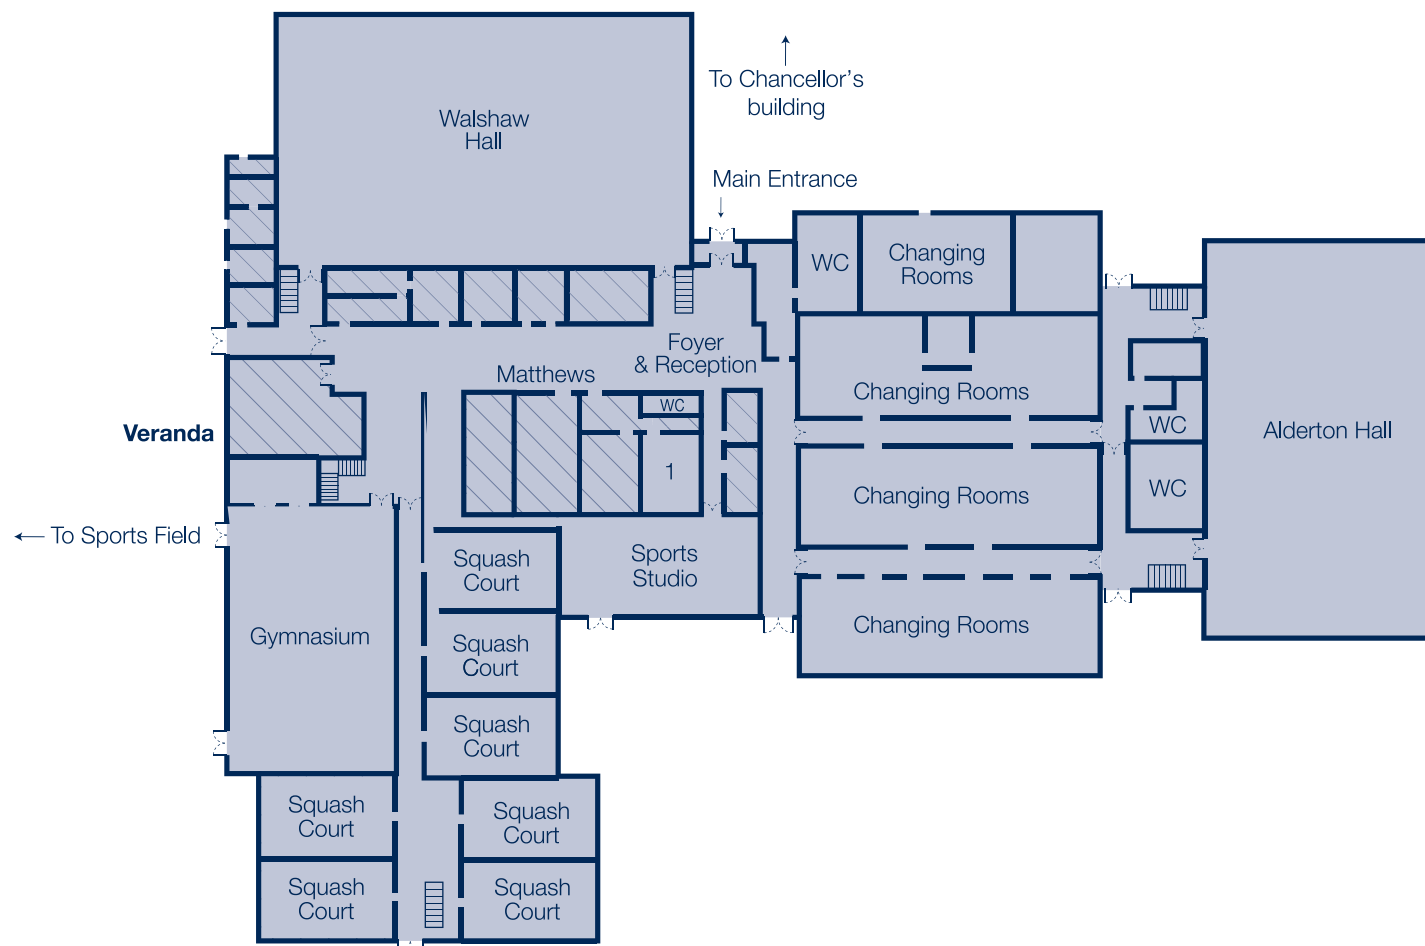

Sports Centre

It's all about choice

The centre gives you a flexible event space, with over 1,000m² of indoor hall capacity and two individual halls designed to host up to 600 people theatre-style or 400 cabaret. All areas are suitable for accommodating exhibitions, conferences or sporting events.

Sports Centre room facilities

- Flipchart
- Water cooler
- LCD projector
- Laptop / PC

Additional audio visual equipment is available on request.

Also available are:

- Full sized 3G pitch or 4 5-a-side 3G pitches, 5 tennis courts
- 2 Basketball and 4 Netball Courts
- Fully equipped gymnasium
- Beach Volleyball area consisting of 3 training courts or 1 international court
- A 3G multi use games area available for a variety of sports

Room Number	Ceiling height/ m	Dimensions/ m	Theatre	Hollow square	Classroom	Cabaret	Boardroom
Alderton Hall	9.08	17 x32	600	n/a	200	400	n/a
Walshaw Hall	7.8	18.3 X 31.2	600	n/a	200	400	n/a
Sports Studio	3	15 X 8.3	120	20	50	100	24
Gymnasium	5.9	12.2 x21.6	244	24	100	120	30
Matthews 1	2.8-3.9	3.5 X 6.8	n/a	n/a	n/a	n/a	12