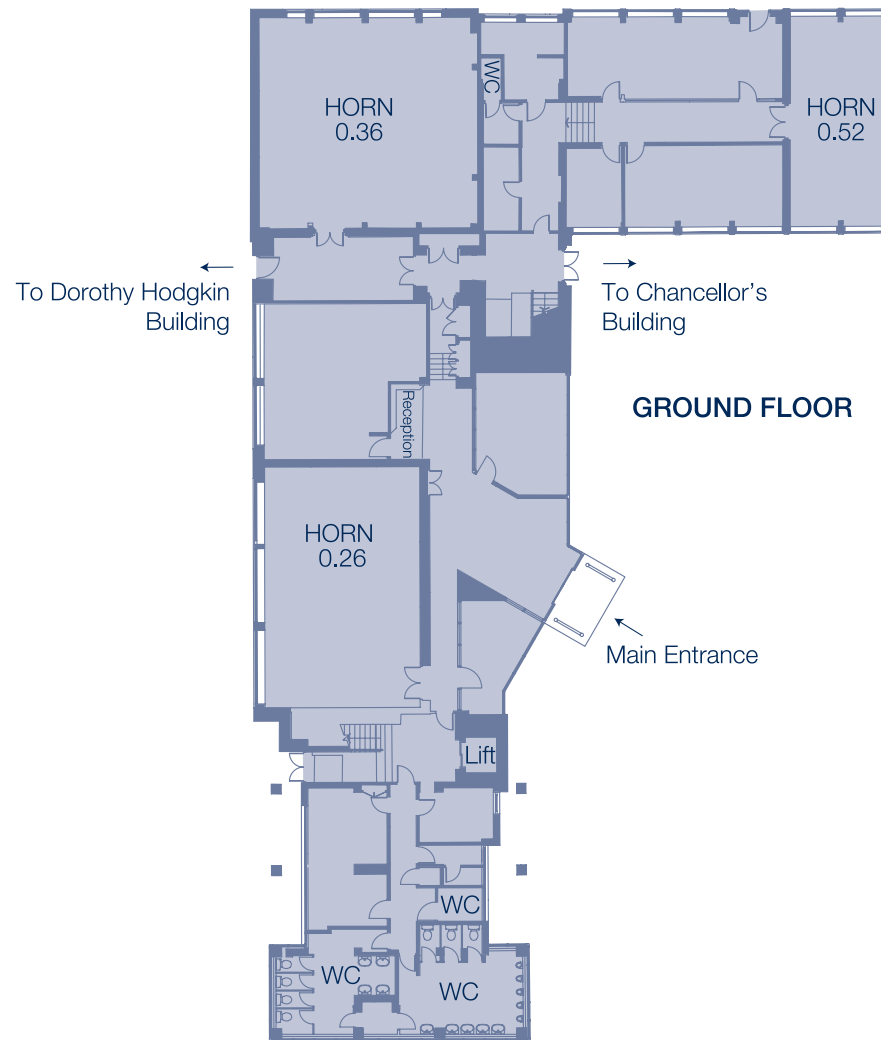

Hornbeam

room facilities

- Flipchart
- Water cooler
- LCD projector
- Laptop/ PC
- Video/ DVD

Additional audio visual equipment is available on request.

Room Number	Ceiling height/ m	Dimensions/ m	Theatre	Cabaret
HORN 0.26	2.82	10.8 x 6.9	83 Fixed	n/a
HORN 0.36	3.79	9.81 x 9.46	111 Fixed	n/a
HORN 0.52	2.16	9.4 x 4.5	n/a	30