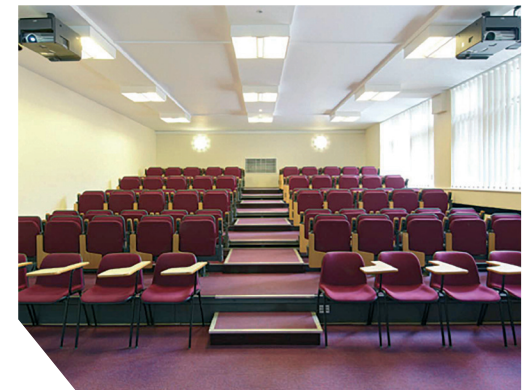

Room name / number	Ceiling height / m	Dimensions / m	Theatre	Hollow square	U-shape with tables	Classroom	Cabaret	Boardroom
Westminster Theatre	7.05	15.79 x 13.91	400	n/a	n/a	n/a	n/a	n/a
Chancellor's Open Space (including Foyer & Gallery)	2.08 (in recess) - 2.55	612 m ²	n/a	n/a	n/a	180	112	n/a
Chancellor's Open Space (excluding Foyer & Gallery)	2.08 (in recess) - 2.55	29.8 x 12.8m 381m ²	280	n/a	n/a	180	112	n/a
Gallery	2.08	6.7 x 15.8	n/a	n/a	n/a	n/a	n/a	n/a
Foyer	7.08	5.5 x 33.6	n/a	n/a	n/a	n/a	n/a	n/
Atrium	4.25 - 7.05 (sloped)	7.10 x 29.5	n/a	n/a	n/a	n/a	n/a	n/a
CBA0.001	2.65	5.7 x 6.5	24	24	16	24	24	12
CBA0.003	2.65	5.7 x 6.5	24	24	16	24	24	12
CBA0.005	2.65	5.7 x 6.5	24	24	16	24	24	12
CBA0.007	2.65	5.7 x 10.9	48	28	20	32	40	16
CBA0.013	2.65	5.7 x 9.6	48	28	20	32	40	16
CBA0.021	2.65	6.6 x 5.5	32	20	18	32	n/a	20
CBA0.060	2.65	6.9 x 11.3	80	n/a	n/a	n/a	n/a	n/a
CBA0.061	2.65	14.3 x 7.8	120 (fixed)	n/a	n/a	n/a	n/a	n/a
CBA1.021	2.65	5.7 x 9.5	36	24	20	46	32	20
CBA1.023	2.65	5.7 x 6.6	24	16	14	32	18	12
CBA1.064	2.25	8.6 x 5.3	21	n/a	n/a	n/a	n/a	n/a
CBA1.072*	2.65	4.8 x 3.2	27	n/a	n/a	n/a	n/a	n/a
CBA1.073*	2.65	4.8 x 3.2	24	n/a	n/a	24	n/a	n/a
CBA1.076*	2.65	4.8 x 6.6	30	n/a	n/a	n/a	n/a	n/a
CBA1.077*	2.65	4.8 x 6.6	30	n/a	n/a	n/a	n/a	n/a
CBA1.078*	2.65	4.8 x 3.2	n/a	n/a	n/a	n/a	n/a	8
CBA1.079*	2.65	4.8 x 7.8	24	16	14	24	24	16
CBA1.080*	2.65	4.8 x 7.8	30	n/a	n/a	n/a	n/a	n/a
CBA1.081*	2.65	4.8 x 7.8	30	n/a	n/a	n/a	n/a	n/a
CBA1.098	2.65	8.3 x 6.7	70	28	24	54	30	16
CBA1.099*	2.65	6.6 x 6.7	55	24	20	38	24	16
CBA1.100*	2.65	9.9 x 6.7	80	26	26	64	40	20
CBA1.102	2.65	6.7 x 10.9	80	n/a	n/a	n/a	n/a	n/a
CBA1.103	2.65	7.4 x 14.1	110	n/a	n/a	n/a	n/a	n/a
LINKED ROOM								
CBA1.072/ CBA1.073	2.65	9.6 x 11	50	n/a	n/a	n/a	n/a	n/a
CBA1.076/ CBA1.077	2.65	13.5 x 13.4	60	n/a	n/a	n/a	n/a	n/a
CBA1.078/ CBA1.079	2.65	9.6 x 9.8	36	24	18	36	30	20
CBA1.080/ CBA1.081	2.65	9.6 x 15.6	60	n/a	n/a	n/a	n/a	n/a
CBA1.099/ CBA1.100	2.65	13.3 x 16.6	110	32	40	90	70	24