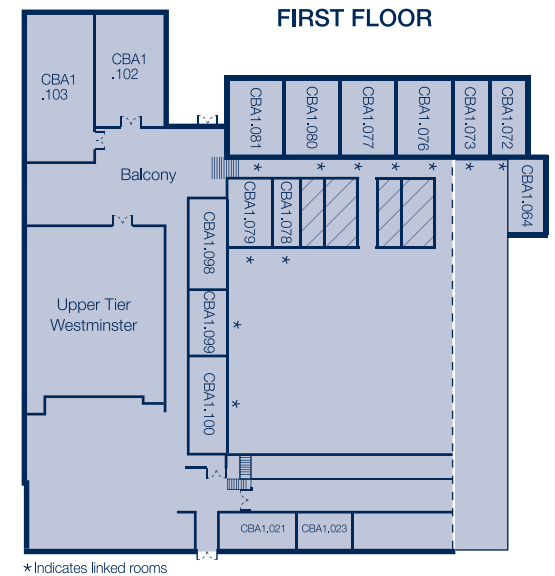

Chancellor's

room facilities

- Flipchart
- LCD projector
- Laptop/ PC
- Video/ DVD

Additional audio visual equipment is available on request.