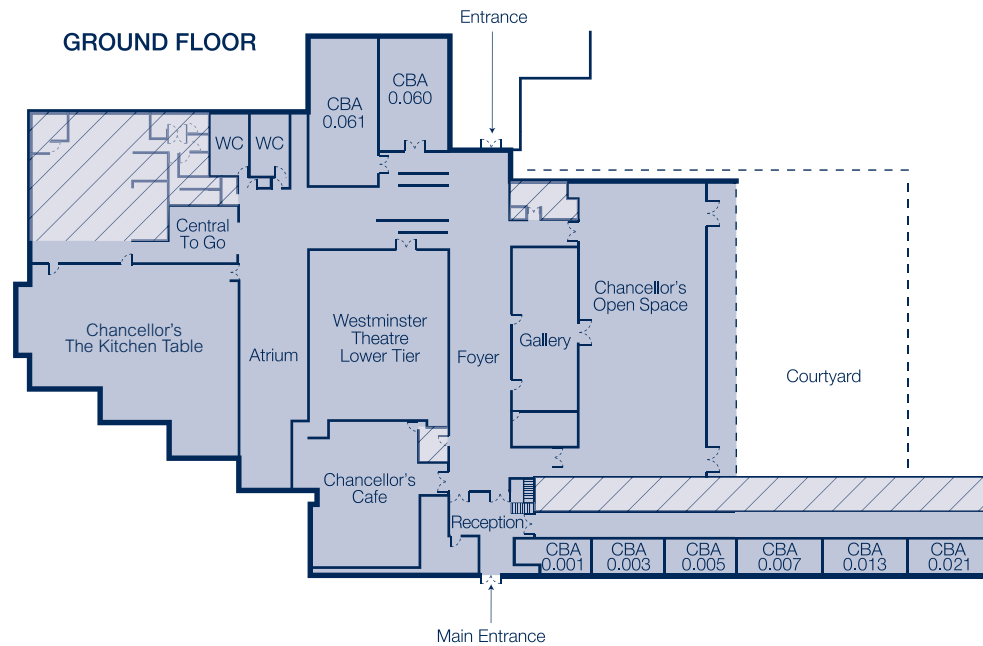

Chancellor's

room facilities

- Flipchart
- LCD projector
- Laptop/ PC
- Video/ DVD

Additional audio visual equipment is available on request.