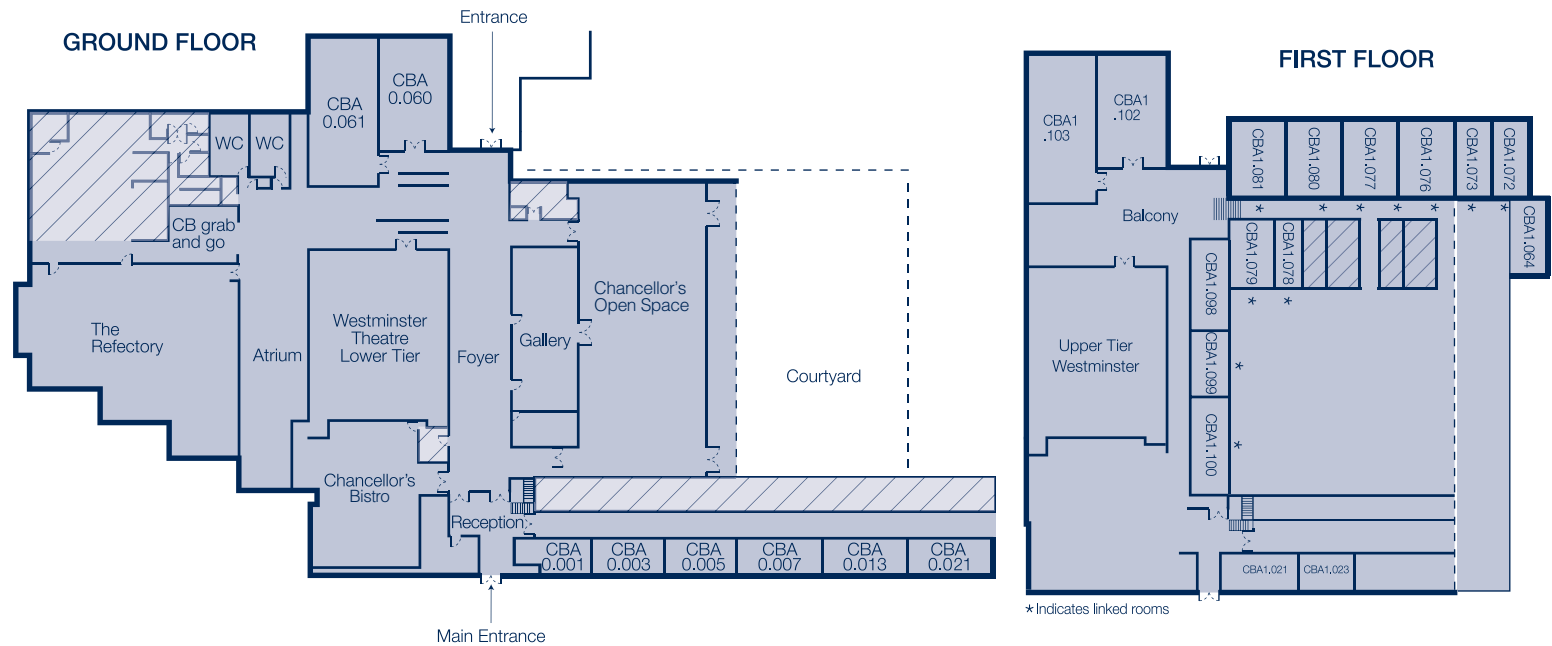

Chancellor's

room facilities

- Flipchart
- Water cooler
- LCD projector
- Laptop/ PC
- Video/ DVD

Additional audio visual equipment is available on request.